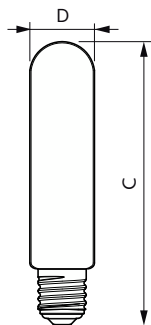

## Schéma dimensionnel

Product	D	C
TForce Core LED road 45W 727 E40 MV	53,5 mm	232 mm
TForce Core LED road 45W 730 E40 MV	53,5 mm	232 mm
TForce Core LED road 49W 740 E40 MV	53,5 mm	232 mm

## Schéma dimensionnel

Product	D	C
TForce Core LED road 40W 727 E40 MV	47 mm	229 mm
TForce Core LED road 40W 730 E40 MV	46 mm	225 mm
TForce Core LED road 40W 740 E40 MV	46 mm	225 mm

Product	D	C
TForce Core LED road 32W 722 E40 MV	47 mm	229 mm