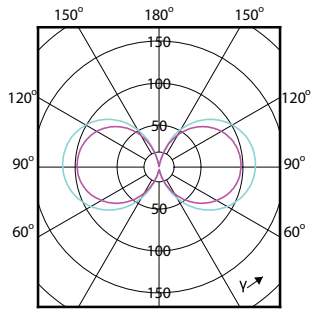

Trueforce Core LED SON-T

(cd/1000lm) 0°
150° 0-180° 180° 90-270° 150°