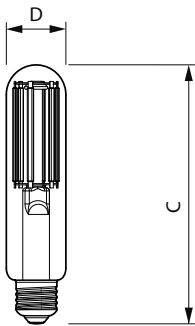

Trueforce Core LED SON-T

Schéma dimensionnel

Product	D	C
TForce Core LED road 40W 727 E40 MV	47 mm	229 mm
TForce Core LED road 40W 730 E40 MV	46 mm	225 mm
TForce Core LED road 40W 740 E40 MV	46 mm	225 mm

Product	D	C
TForce Core LED road 32W 722 E40 MV	47 mm	229 mm

Product	D	C
TForce Core LED road 17W 727 E27 MV	38,5 mm	168 mm
TForce Core LED road 17W 730 E27 MV	38,5 mm	168 mm
TForce Core LED road 17W 740 E27 MV	38,5 mm	168 mm

Product	D	C
TForce Core LED road 20W 722 E27 MV	38,5 mm	188 mm
TForce Core LED road 26W 727 E27 MV	38,5 mm	188 mm
TForce Core LED road 26W 730 E27 MV	38,5 mm	188 mm
TForce Core LED road 26W 740 E27 MV	38,5 mm	188 mm