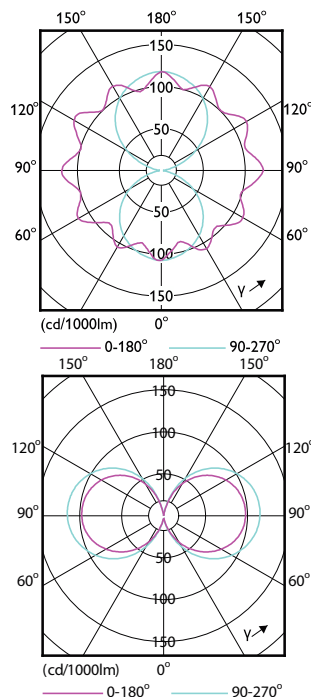

Order Code	Full Product Name	Température maximale du produit (nom.)
31633100	TForce Core LED road 40W 730 E40 MV	49 °C
31635500	TForce Core LED road 40W 740 E40 MV	49 °C
26775600	TForce Core LED road 40W 727 E40 MV	48,7 °C
12932100	TForce Core LED road 20W 722 E27 MV	33,2 °C
29743200	TForce Core LED road 45W 727 E40 MV	41 °C
29745600	TForce Core LED road 49W 740 E40 MV	45 °C
29747000	TForce Core LED road 45W 730 E40 MV	41 °C

Approbation et application

Order Code	Full Product Name	Consommation d'énergie kWh/1 000 h
12940600	TForce Core LED road 32W 722 E40 MV	32 kWh
31625600	TForce Core LED road 17W 730 E27 MV	17 kWh
31627000	TForce Core LED road 17W 740 E27 MV	17 kWh
26771800	TForce Core LED road 17W 727 E27 MV	17 kWh
12934500	TForce Core LED road 26W 727 E27 MV	26 kWh
12936900	TForce Core LED road 26W 730 E27 MV	26 kWh
12938300	TForce Core LED road 26W 740 E27 MV	26 kWh
31633100	TForce Core LED road 40W 730 E40 MV	40 kWh
31635500	TForce Core LED road 40W 740 E40 MV	40 kWh
26775600	TForce Core LED road 40W 727 E40 MV	40 kWh
12932100	TForce Core LED road 20W 722 E27 MV	20 kWh
29743200	TForce Core LED road 45W 727 E40 MV	45 kWh
29745600	TForce Core LED road 49W 740 E40 MV	49 kWh
29747000	TForce Core LED road 45W 730 E40 MV	45 kWh