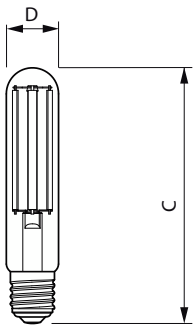

Trueforce Core LED SON-T

Schéma dimensionnel

Product	D	C
TForce Core LED road 40W 727 E40 MV	47 mm	229 mm
TForce Core LED road 40W 730 E40 MV	46 mm	225 mm
TForce Core LED road 40W 740 E40 MV	46 mm	225 mm

Product	D	C
TForce Core LED road 32W 722 E40 MV	47 mm	229 mm

Product	D	C
TForce Core LED road 17W 727 E27 MV	38,5 mm	168 mm
TForce Core LED road 17W 730 E27 MV	38,5 mm	168 mm
TForce Core LED road 17W 740 E27 MV	38,5 mm	168 mm

Product	D	C
TForce Core LED road 20W 722 E27 MV	38,5 mm	188 mm
TForce Core LED road 26W 727 E27 MV	38,5 mm	188 mm
TForce Core LED road 26W 730 E27 MV	38,5 mm	188 mm
TForce Core LED road 26W 740 E27 MV	38,5 mm	188 mm