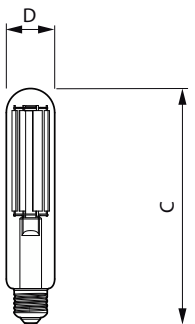

Trueforce Core LED SON-T

Schéma dimensionnel

Product	D	C
TForce Core LED road 40W 727 E40 MV	47 mm	229 mm
TForce Core LED road 40W 730 E40 MV	46 mm	225 mm
TForce Core LED road 40W 740 E40 MV	46 mm	225 mm

Product	D	C
TForce Core LED road 32W 722 E40 MV	47 mm	229 mm

Product	D	C
TForce Core LED road 17W 727 E27 MV	38,5 mm	168 mm
TForce Core LED road 17W 730 E27 MV	38,5 mm	168 mm
TForce Core LED road 17W 740 E27 MV	38,5 mm	168 mm

Product	D	C
TForce Core LED road 20W 722 E27 MV	38,5 mm	188 mm
TForce Core LED road 26W 727 E27 MV	38,5 mm	188 mm
TForce Core LED road 26W 730 E27 MV	38,5 mm	188 mm
TForce Core LED road 26W 740 E27 MV	38,5 mm	188 mm