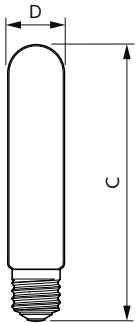

## Schéma dimensionnel

Product	D	C
TForce Core LED road 45W 727 E40 MV	53,5 mm	232 mm
TForce Core LED road 45W 730 E40 MV	53,5 mm	232 mm
TForce Core LED road 49W 740 E40 MV	53,5 mm	232 mm

## Schéma dimensionnel

Product	D	C
TForce Core LED road 40W 727 E40 MV	47 mm	229 mm
TForce Core LED road 40W 730 E40 MV	46 mm	225 mm
TForce Core LED road 40W 740 E40 MV	46 mm	225 mm

Product	D	C
TForce Core LED road 32W 722 E40 MV	47 mm	229 mm